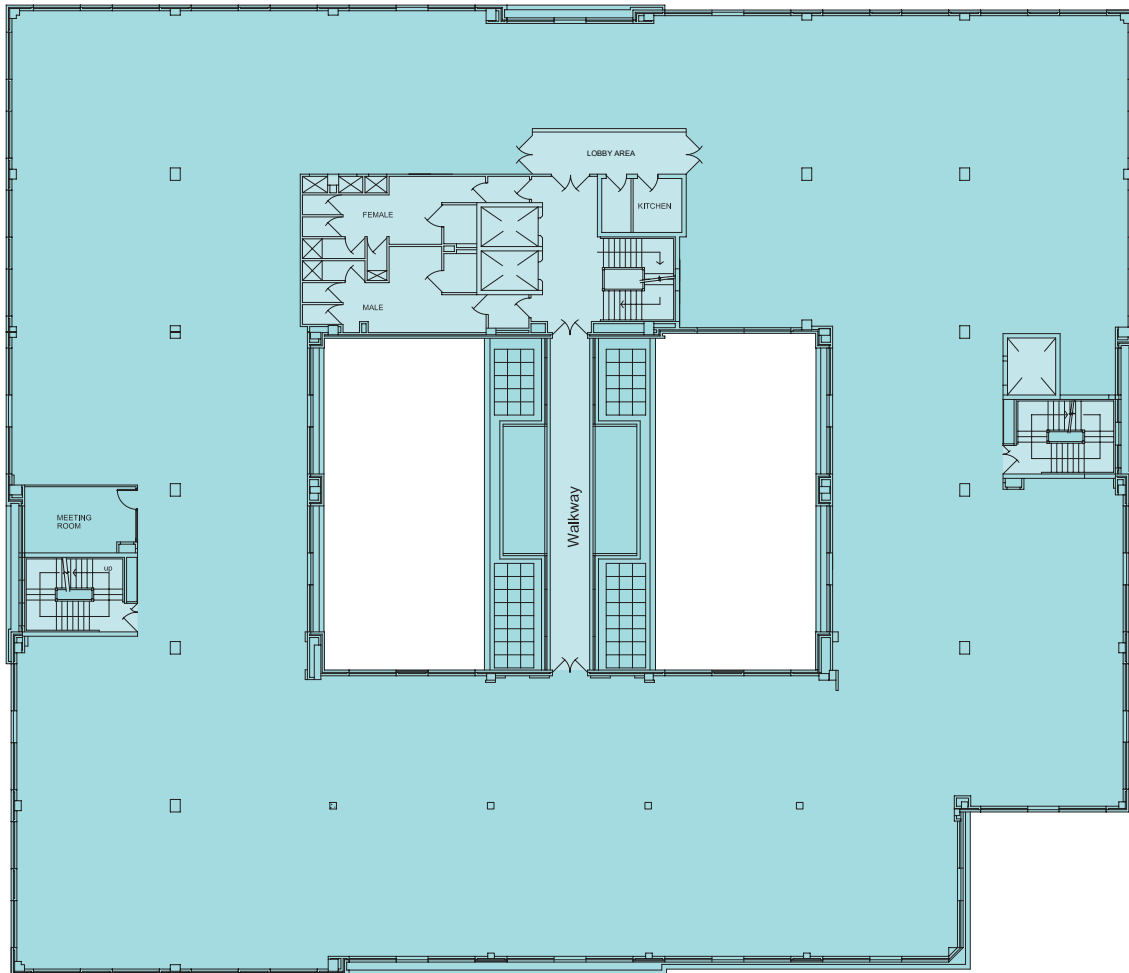

GROSVENOR HOUSE

65 - 71 LONDON ROAD, REDHILL RH1 1LQ

FIRST FLOOR PLAN

Orbit
Southern
A MEMBER OF THE EMERSON GROUP
020 8750 1410
www.orbitsouthern.com

SHW SHW.CO.UK
01372 818181

Michael
Rogers
01737 230700
www.michaelrogers.co.uk